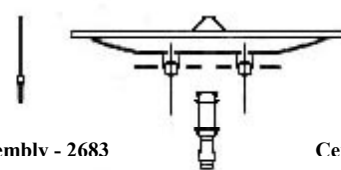

Major Compass - Spares Diagram

Cover & Lanyard - White 6903
- Black 6903-01

Cap - 2355

Compass screw - 6901

Binnacle Insert - 6948

Screw - 2351

Binnacle Assembly - White - 2660
- Black - 2660B

Quarter Hood & Light Block
Assembly
- White 6899
- Black 6909

Light Assembly 12v Clear - 6907
12v Red - 6907/01
6v Red - 6907/02
24v Red - 6907-03

Screw - 2615

Verge Ring - White 2297/A1
- Black 2297/A3

Dome - 2299

Screw - 0012

Container Assembly - White - 2664W
- Black - 2664