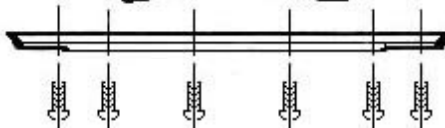

Feed Screw Washer - 2324

Feed Screw - 3133

Diaphragm Gasket - 2624

Diaphragm - 6908

Diaphragm Mounting
Ring - 2619-AO

Screw - 0002

Fluid

Bayol-1 Litre
(2 Litres Required)