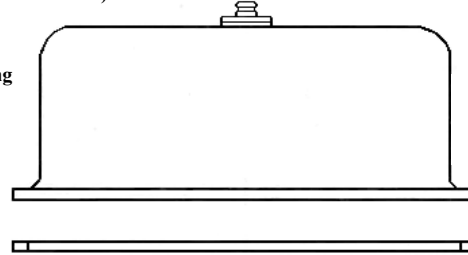

Shoulder Screw (7/16"
x 0BA) - 2345

Dome Assembly -
3153

Dome Gasket -
2344

Card & Float Assembly - 2371

Pivot –
10000A-7

Centre Stem Assembly - 4208

Lubber Line
Assembly –
3149

Lubber Line
Screw (8BA x 1/8"
CH HD) - 0018