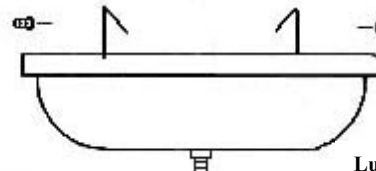

Major Compass - Spares Diagram

Cover & Lanyard - White 6903
- Black 6903-01

Cap - 2355

Compass screw - 6901

Binnacle Insert - 6948

Screw - 2351

Binnacle Assembly - White - 2660
- Black - 2660B

Quarter Hood & Light Block
Assembly
- White 6899
- Black 6909

Light Assembly 12v Clear - 6907
12v Red - 6907/01
6v Red - 6907/02
24v Red - 6907-03

Screw - 2615

Verge Ring - White 2297/A1
- Black 2297/A3

Dome - 2299

Screw - 0012

Container Assembly - White - 2664W
- Black - 2664

Ton Verge Gasket - 2300

Card - 2938

Pivot & Shadow pin assembly - 2683

Centre stem assembly - 2678

Gimbal screw - 2310

Lubber Line Carrier Assv - 2820

Basic Bowl Assembly -
White - Sail - 2801
Black - Sail - 2801B

Feed Screw Washer - 2324

Feed Screw - 3133

Diaphragm Gasket - 2624

Diaphragm - 6908

Diaphragm Mounting
Ring - 2619-AO

Screw - 0002

Fluid

Bayol-1 Litre
(2 Litres Required)

Magnet Set

7092