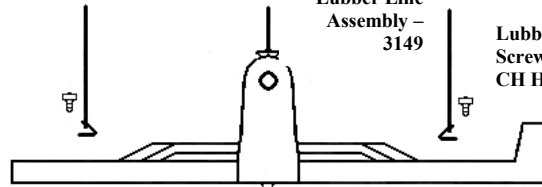

Shoulder Screw (7/16"
x 0BA) - 2345

Dome Assembly -
3153

Dome Gasket -
2344

Card & Float Assembly - 2371

Pivot –
10000A-7

Centre Stem Assembly - 4208

Lubber Line
Assembly –
3149

Lubber Line
Screw (8BA x 1/8"
CH HD) - 0018