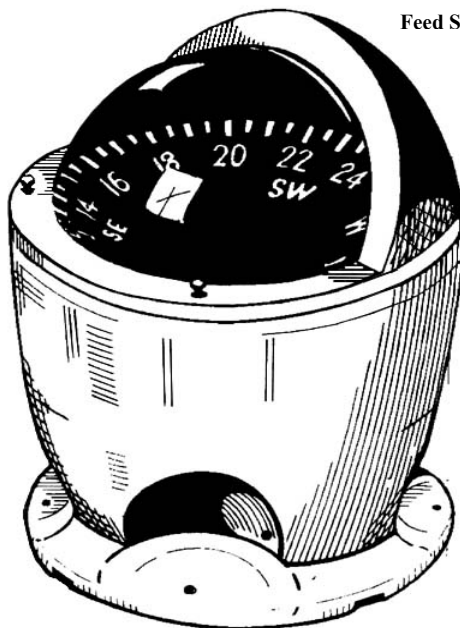

Feed Screw Washer - 2324

Feed Screw - 3133

Diaphragm Gasket - 2624

Diaphragm - 6908

Diaphragm Mounting
Ring - 2619-AO

Screw - 0002

Fluid

Bayol-1 Litre
(2 Litres Required)