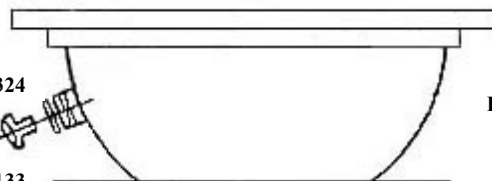

Ton Verge Gasket - 2300

Card - 2938

Pivot & Shadow pin assembly - 2683

Centre stem assembly - 2678

Gimbal screw - 2310

Lubber Line Carrier Assv - 2820

Basic Bowl Assembly -
White - Sail - 2801
Black - Sail - 2801B